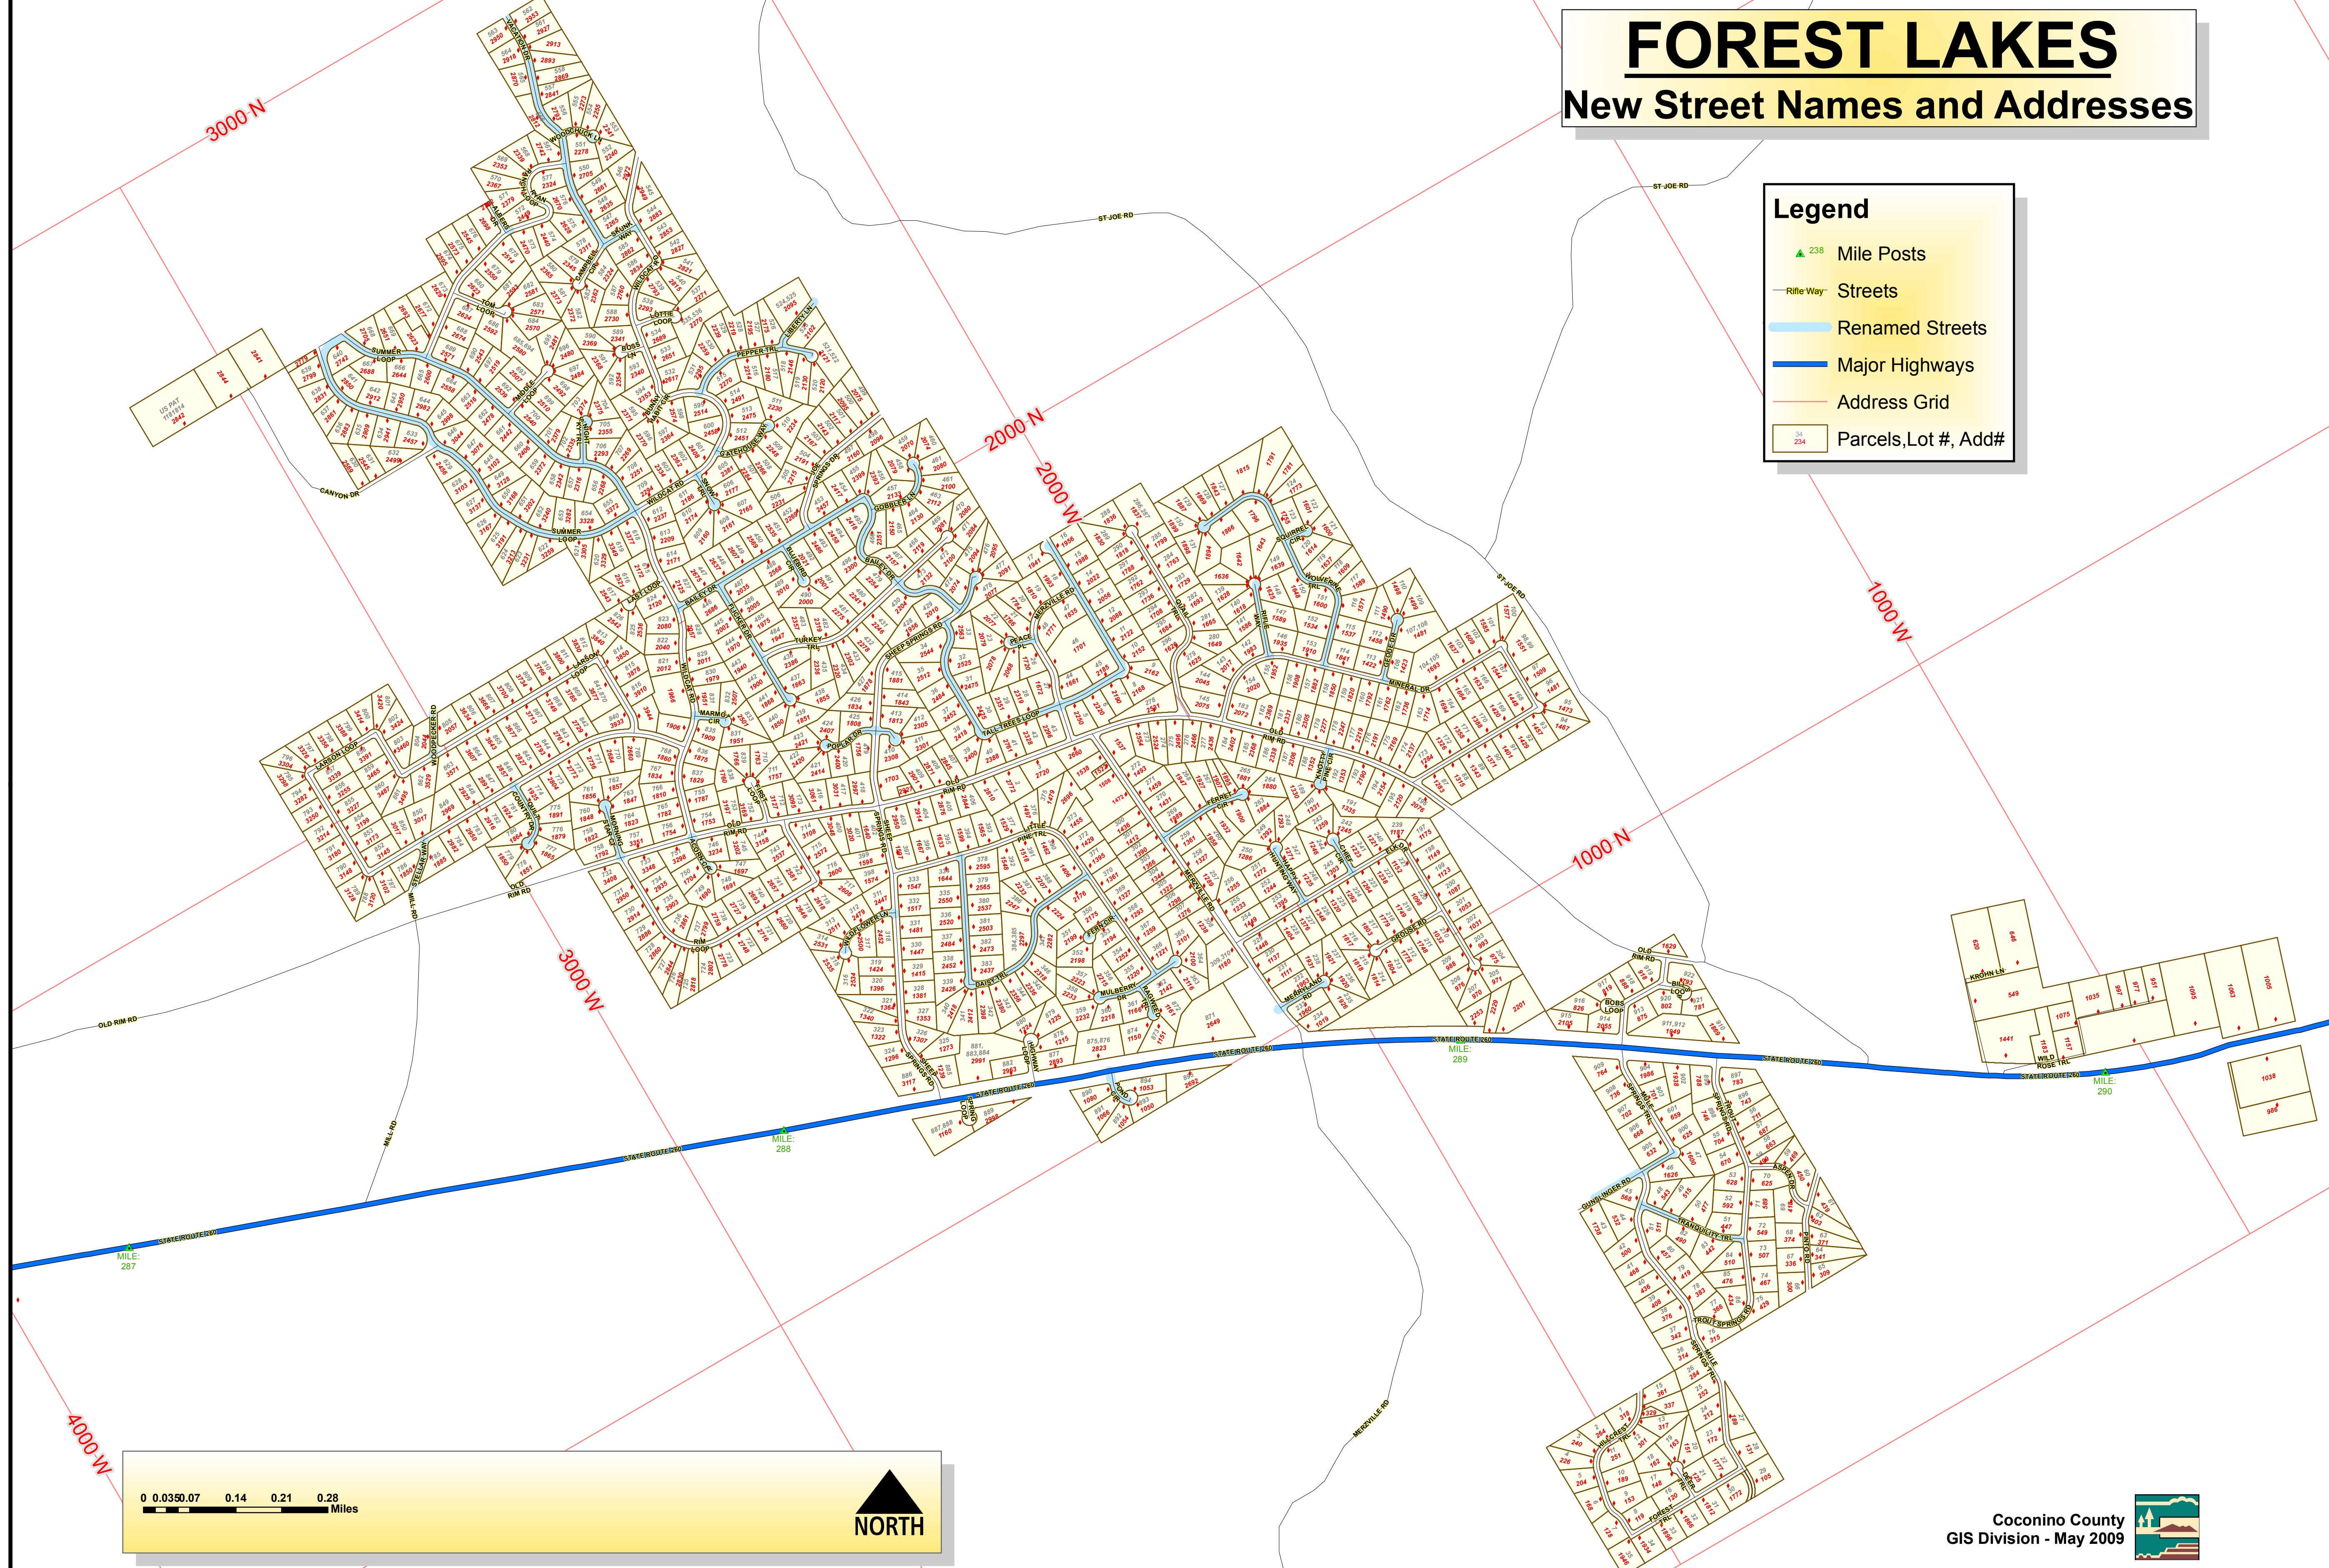

FOREST LAKES

New Street Names and Addresses

Legend

-  Mile Posts
-  Streets
-  Renamed Streets
-  Major Highways
-  Address Grid
-  Parcels, Lot #, Add#

0 0.0350.07 0.14 0.21 0.28 Miles

 NORTH