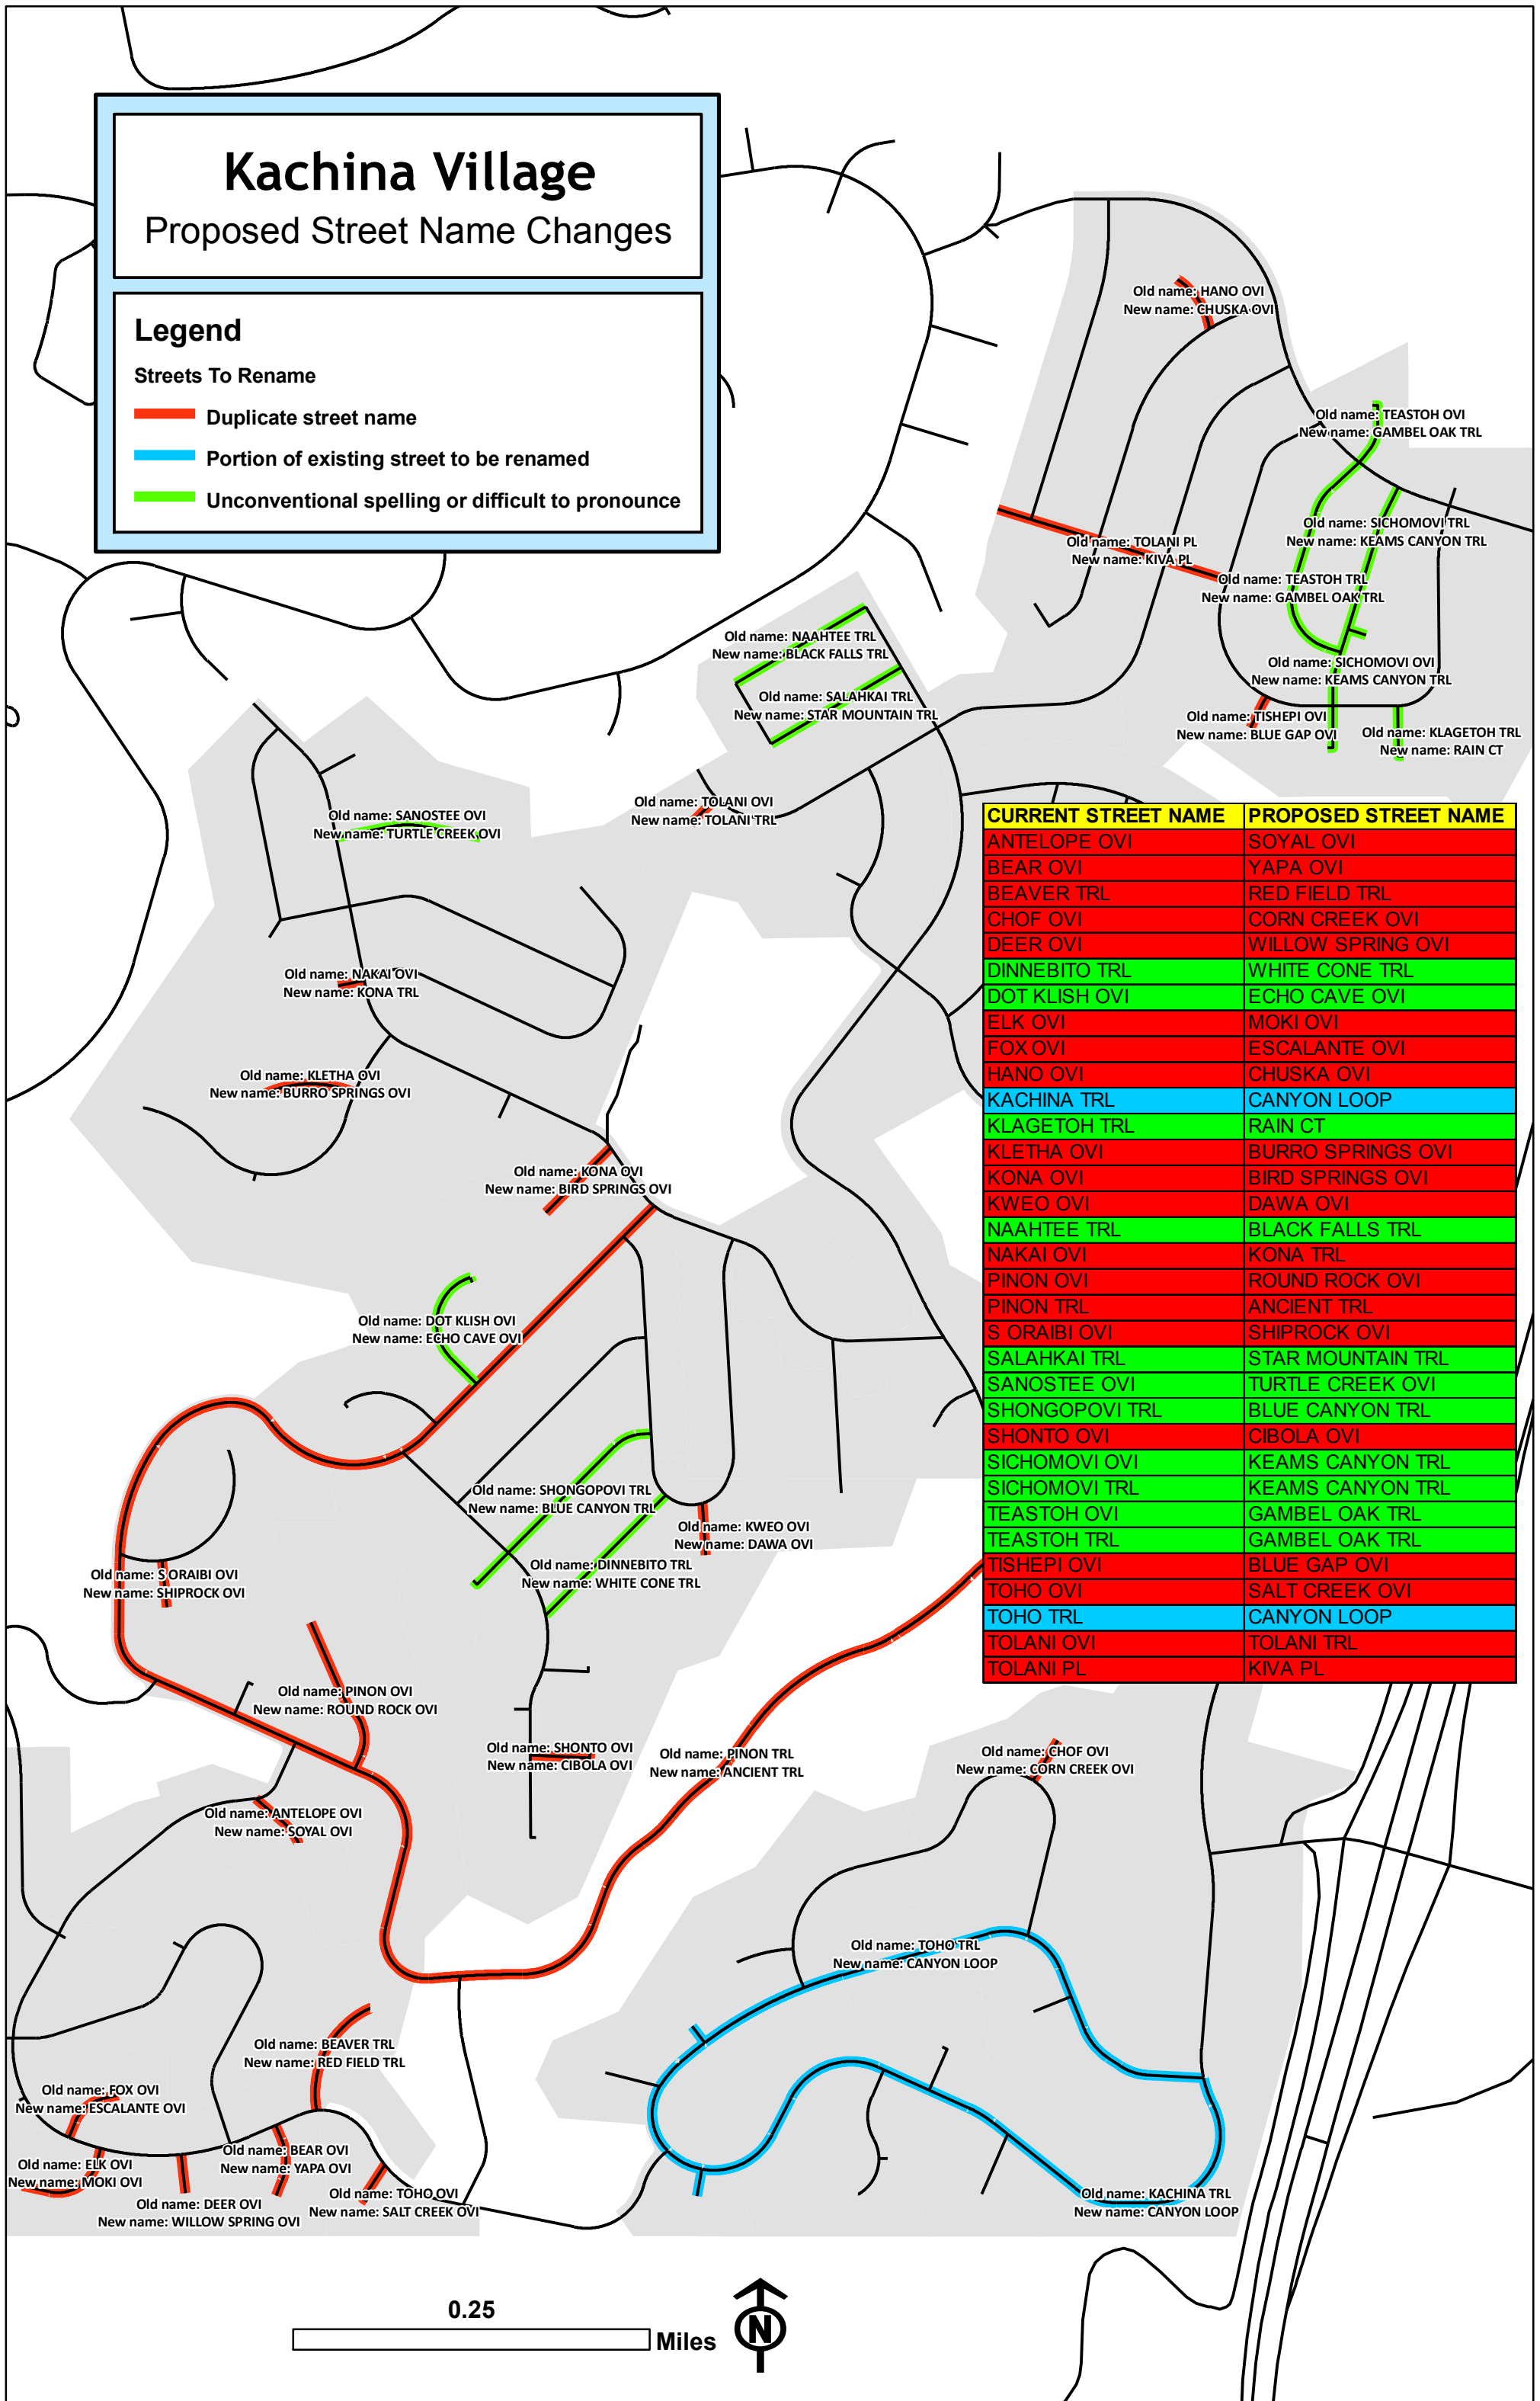

Kachina Village

Proposed Street Name Changes

Legend

Streets To Rename

- Duplicate street name
- Portion of existing street to be renamed
- Unconventional spelling or difficult to pronounce

CURRENT STREET NAME	PROPOSED STREET NAME
ANTELOPE OVI	SOYAL OVI
BEAR OVI	YAPA OVI
BEAVER TRL	RED FIELD TRL
CHOF OVI	CORN CREEK OVI
DEER OVI	WILLOW SPRING OVI
DINNEBITO TRL	WHITE CONE TRL
DOT KLISH OVI	ECHO CAVE OVI
ELK OVI	MOKI OVI
FOX OVI	ESCALANTE OVI
HANO OVI	CHUSKA OVI
KACHINA TRL	CANYON LOOP
KLAGETOH TRL	RAIN CT
KLETHA OVI	BURRO SPRINGS OVI
KONA OVI	BIRD SPRINGS OVI
KWEO OVI	DAWA OVI
NAAHTEE TRL	BLACK FALLS TRL
NAKAI OVI	KONA TRL
PINON OVI	ROUND ROCK OVI
PINON TRL	ANCIENT TRL
S ORAIBI OVI	SHIPROCK OVI
SALAHKAI TRL	STAR MOUNTAIN TRL
SANOSTEE OVI	TURTLE CREEK OVI
SHONGOPOVI TRL	BLUE CANYON TRL
SHONTO OVI	CIBOLA OVI
SICHOMOVI OVI	KEAMS CANYON TRL
SICHOMOVI TRL	KEAMS CANYON TRL
TEASTOH OVI	GAMBEL OAK TRL
TEASTOH TRL	GAMBEL OAK TRL
TISHEPI OVI	BLUE GAP OVI
TOHO OVI	SALT CREEK OVI
TOHO TRL	CANYON LOOP
TOLANI OVI	TOLANI TRL
TOLANI PL	KIVA PL

0.25

Miles