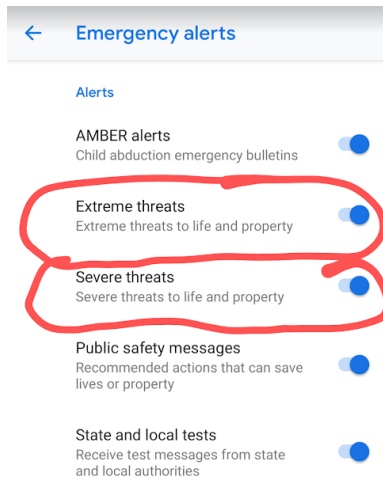

QUÉ HACER EN UNA EMERGENCIA DE INUNDACIONES

- **NO ENTREN EN LOS DRENAJES!**
- **REFUGIO EN LUGAR!**
- Si está al aire libre, llegue a terreno alto o entre en su casa
- Saber dónde están sus hijos y mascotas
- No permita que los niños jueguen en drenajes
- Si su casa está afectada por la inundación, llame al 928.213.2990
- Llame al 9-1-1 solo para EMERGENCIAS

FLOOD WARNING

A Flood Warning is issued when flooding is **happening** or will happen soon. Some roads will be **flooded**.

Move to higher ground.

Never drive through flooded roads.

take action.

FLOOD WATCH

A Flood Watch is issued when flooding is possible.

Stay tuned to radio/TV, follow **weather.gov** and be ready to seek higher ground.

Learn more at **weather.gov/flood**.

be prepared.

Weather Forecasts:

<http://www.weather.gov/flagstaff>

Enable Wireless Emergency Alerts on your smartphone to receive flash flood warnings issued by the National Weather Service. Click on “Extreme threats” and “Severe threats” under Settings.

AVISO DE INUNDACIÓN